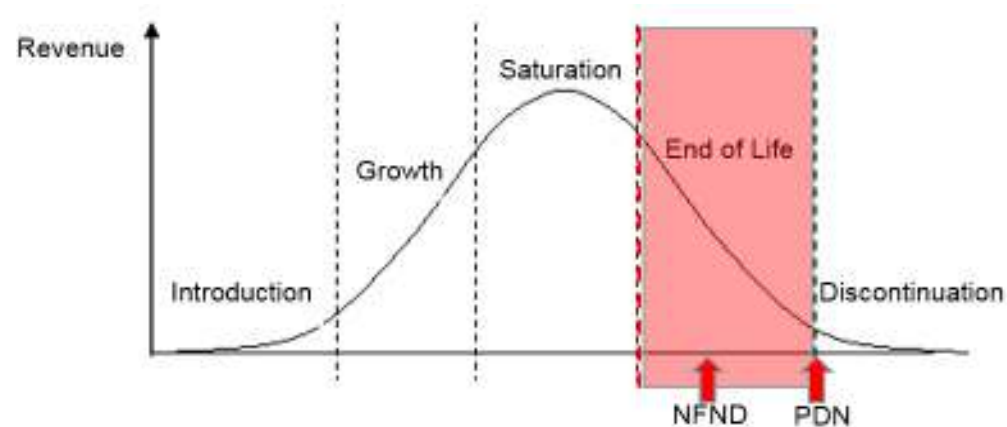

Light is OSRAM

Not For New Designs OS-NFND-2018-001

16-Jan-2018

Expected discontinuation date: 1-5 Years

New generation OSCONIQ P 2226 devices with better performance are now available. Streamline the product family by replacing the old generation DURIS P 5 devices with the OSCONIQ P 2226 devices.

Reason:

OSRAM OS Expectations:

Please use our recommended replacement for new designs. If they may not fit, please contact your local sales office for other solutions. Additionally we ask you to switch for running project as soon as possible to the proposed replacement. Anyway please check your demand and feedback your requested lifetime of these products.

Please direct your feedback to your local Sales office.